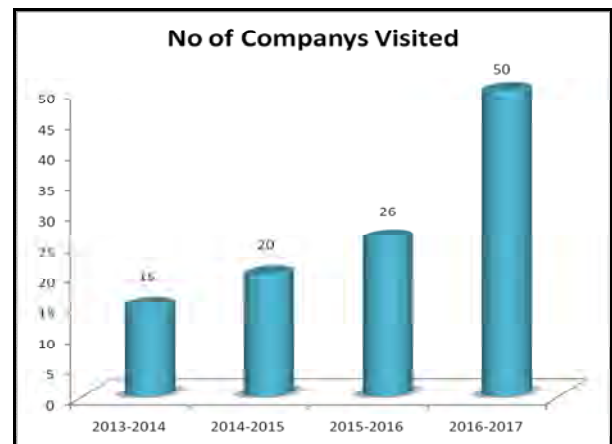

24	Han Digital Solution Pvt Ltd		1			1	2
25	Magus Technologies		6	2	5	3	16
Placed Students in Individual Department		27	61	49	83	29	249

The placement statistics shown above for the past four academic years shows that, the robust performance displayed by our students is a testimony to the industry connect that KIT has and the students of KIT who are not just capable but ethical. This speaks that KIT students are involved in aiming at inculcating the spirit of being sensitive to the society and the environment.

MEMBERS OF TRAINING AND PLACEMENT CELL

1. 1 Dr.S.Harikrishnan Principal
2. 2 Mr.V.Ravikumar Training & Placement Cell – Coordinator
3. 3 Mrs.C.Vidhya Training & Placement Cell – Co-coordinator
4. 4 Ms.M.Vithyaa Training & Placement Cell – Co-coordinator
5. 5 Mr.A.Ramprakash Training & Placement Cell – Co-coordinator