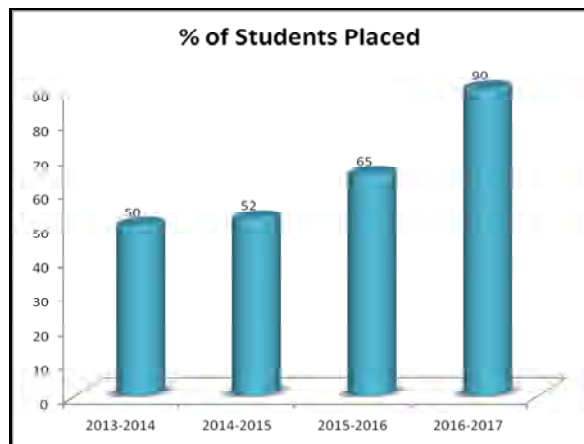

24	Han Digital Solution Pvt Ltd		1			1	2
25	Magus Technologies		6	2	5	3	16
Placed Students in Individual Department		27	61	49	83	29	249

The placement statistics shown above for the past four academic years shows that, the robust performance displayed by our students is a testimony to the industry connect that KIT has and the students of KIT who are not just capable but ethical. This speaks that KIT students are involved in aiming at inculcating the spirit of being sensitive to the society and the environment.

MEMBERS OF TRAINING AND PLACEMENT CELL

1. 1 Dr.S.Harikrishnan Principal
2. 2 Mr.V.Ravikumar Training & Placement Cell – Coordinator
3. 3 Mrs.C.Vidhya Training & Placement Cell – Co-coordinator
4. 4 Ms.M.Vithyaa Training & Placement Cell – Co-coordinator
5. 5 Mr.A.Ramprakash Training & Placement Cell – Co-coordinator